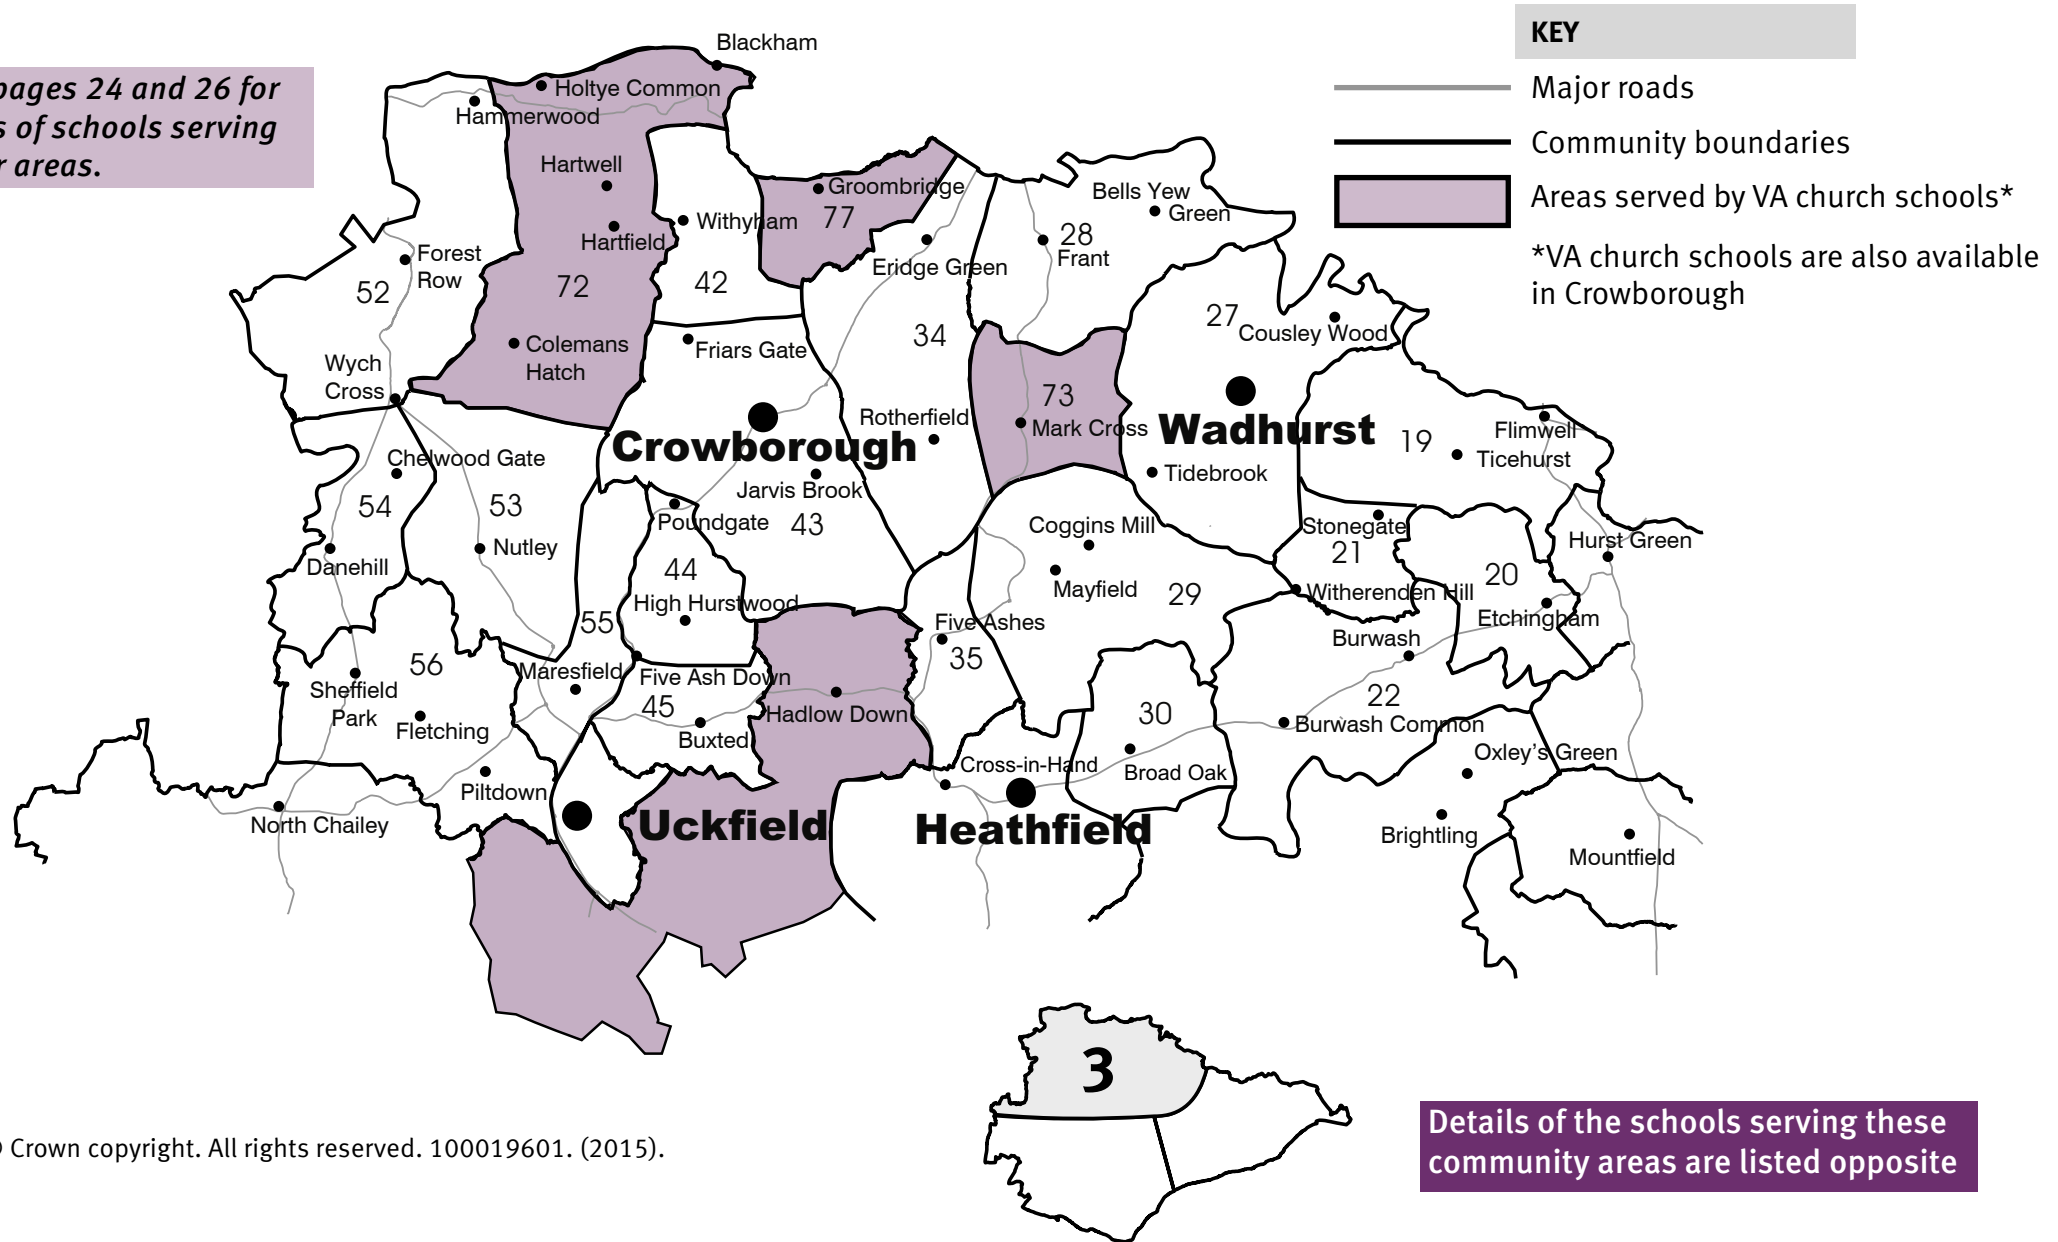

Community area map for primary schools (3)

See pages 24 and 26 for maps of schools serving other areas.

Details of the schools serving these community areas are listed opposite

Community areas for primary schools (3)

The map opposite represents the area served by the schools listed below. The number links a particular school or groups of schools to that area. In large towns, there are several schools available. Detailed school information can be found on **page 30** where schools are listed alphabetically by town and then by rural area.

Area	Schools
19	Ticehurst and Flimwell Church of England Primary School
20	Etchingam Church of England Primary School
21	Stonegate Church of England Primary School
22	Burwash Church of England School
27	Wadhurst Church of England Primary School
28	Frant Church of England Primary School
29	Mayfield Church of England Primary School
30	Broad Oak Community Primary School
34	Rotherfield Primary School
35	Five Ashes Church of England Primary School
42	St Michael's Primary School, Withyham
43	Crowborough primary schools
44	High Hurstwood Church of England Primary School
45	Buxted Church of England Primary School
52	Forest Row Church of England Primary School
53	Nutley Church of England Primary School
54	Danehill Church of England Primary School
55	Bonnars Church of England Primary School, Maresfield
56	Fletching Church of England Primary School

Area	Schools
Areas where the local school is a VA church school and the governors are responsible for admissions are shaded on the map	
72	St Mary the Virgin Church of England Primary School, Hartfield
73	Mark Cross Church of England Primary School
77	Groombridge St Thomas' CE Primary School

More detailed maps are available on request from the Admissions Team – phone 0300 33 09 472