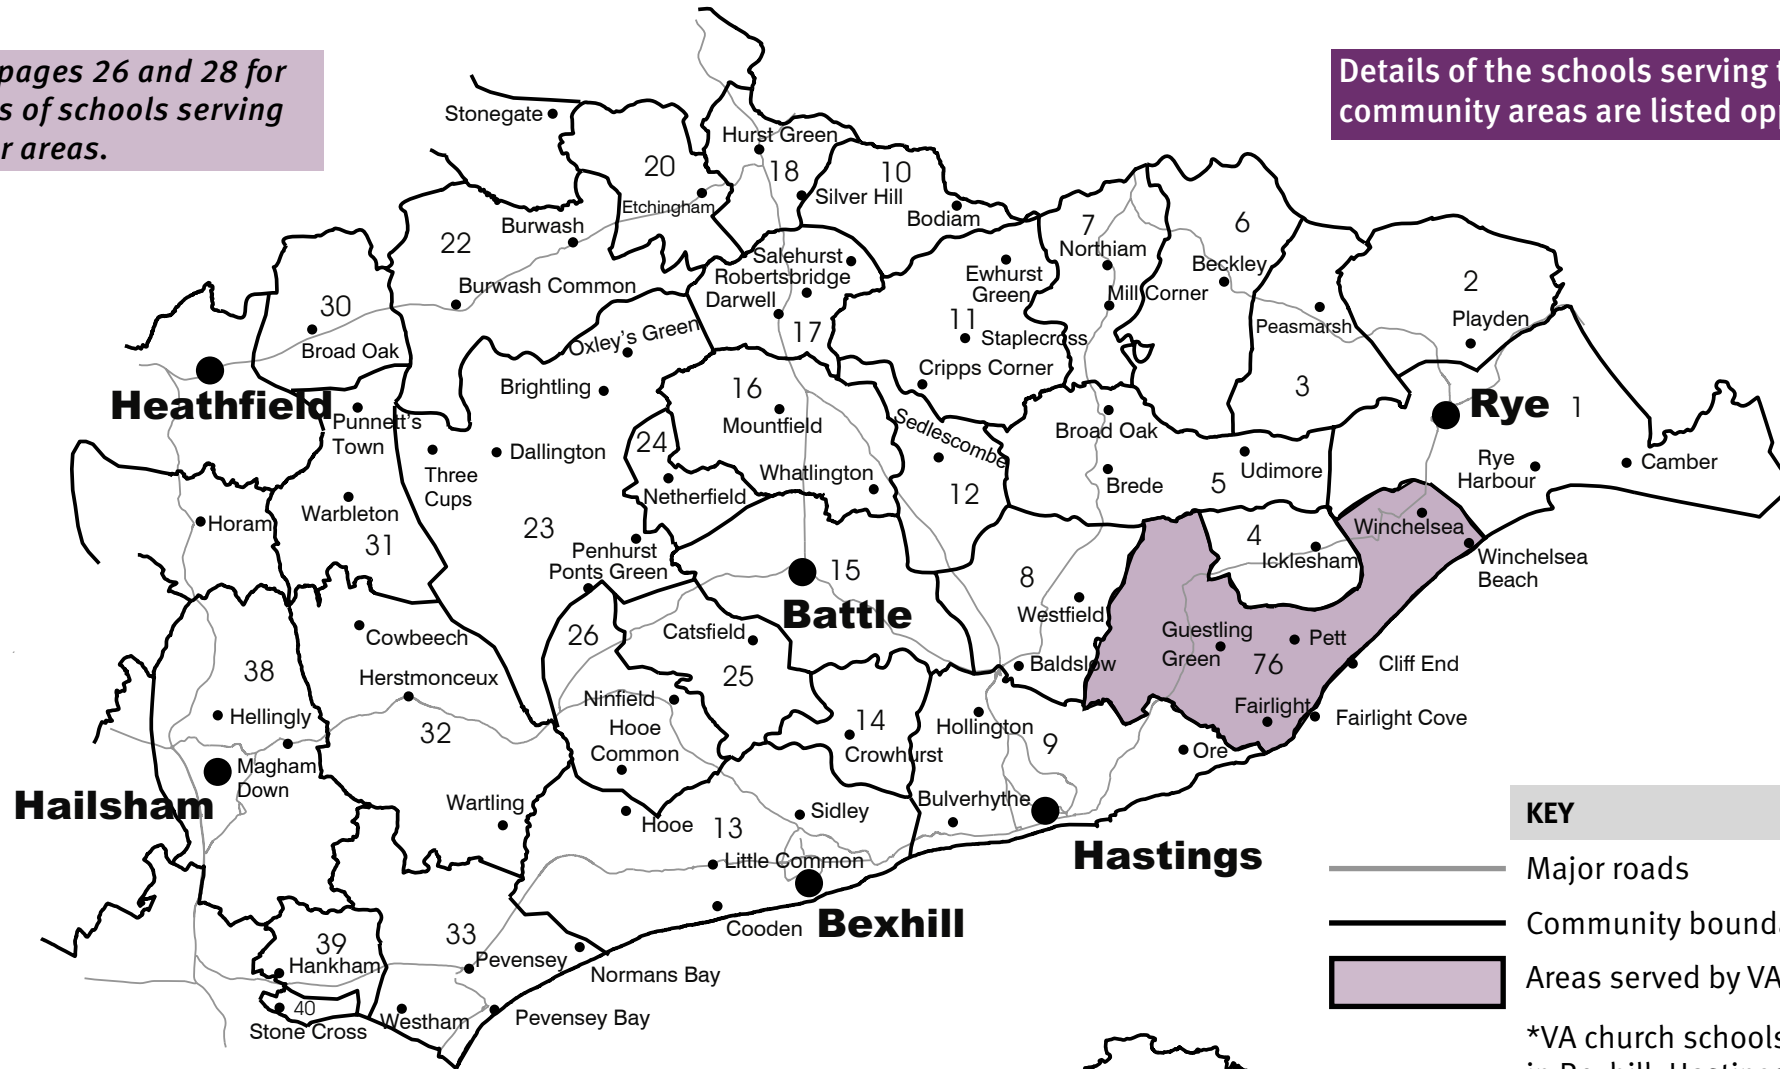

Community area map for primary schools (1)

See pages 26 and 28 for maps of schools serving other areas.

Details of the schools serving these community areas are listed opposite

KEY

Major roads

Community boundaries

Areas served by VA church schools*

*VA church schools are also available in Bexhill, Hastings and St Leonards.

Community areas for primary schools (1)

The map opposite represents the area served by the schools listed below. The number links a particular school or groups of schools to that area. In large towns, there are several schools available. Detailed school information can be found on **page 30** onwards where schools are listed alphabetically by town and then by rural area.